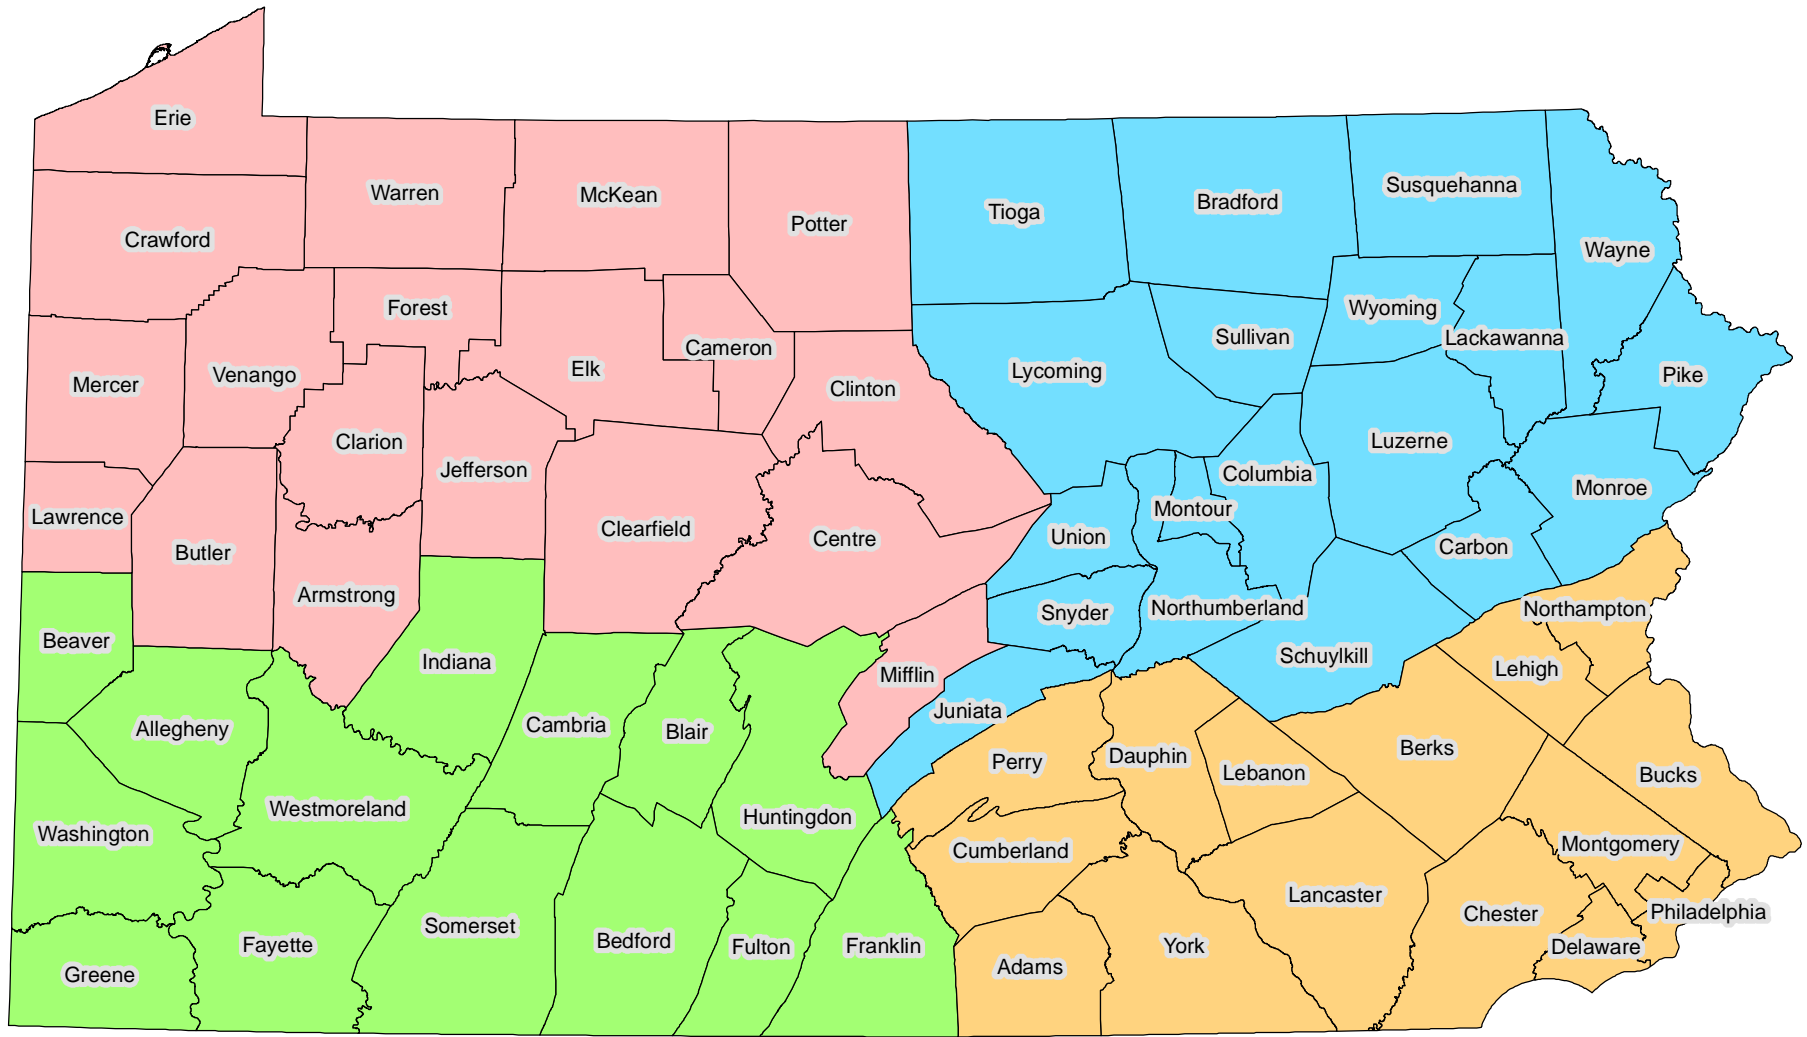

Nutrient Management Program Coordinator Areas

NMPC

 Brubaker	 Clouser
 Ulrich	 Walker

Prepared by M.J. Klimkos
December 22, 2005